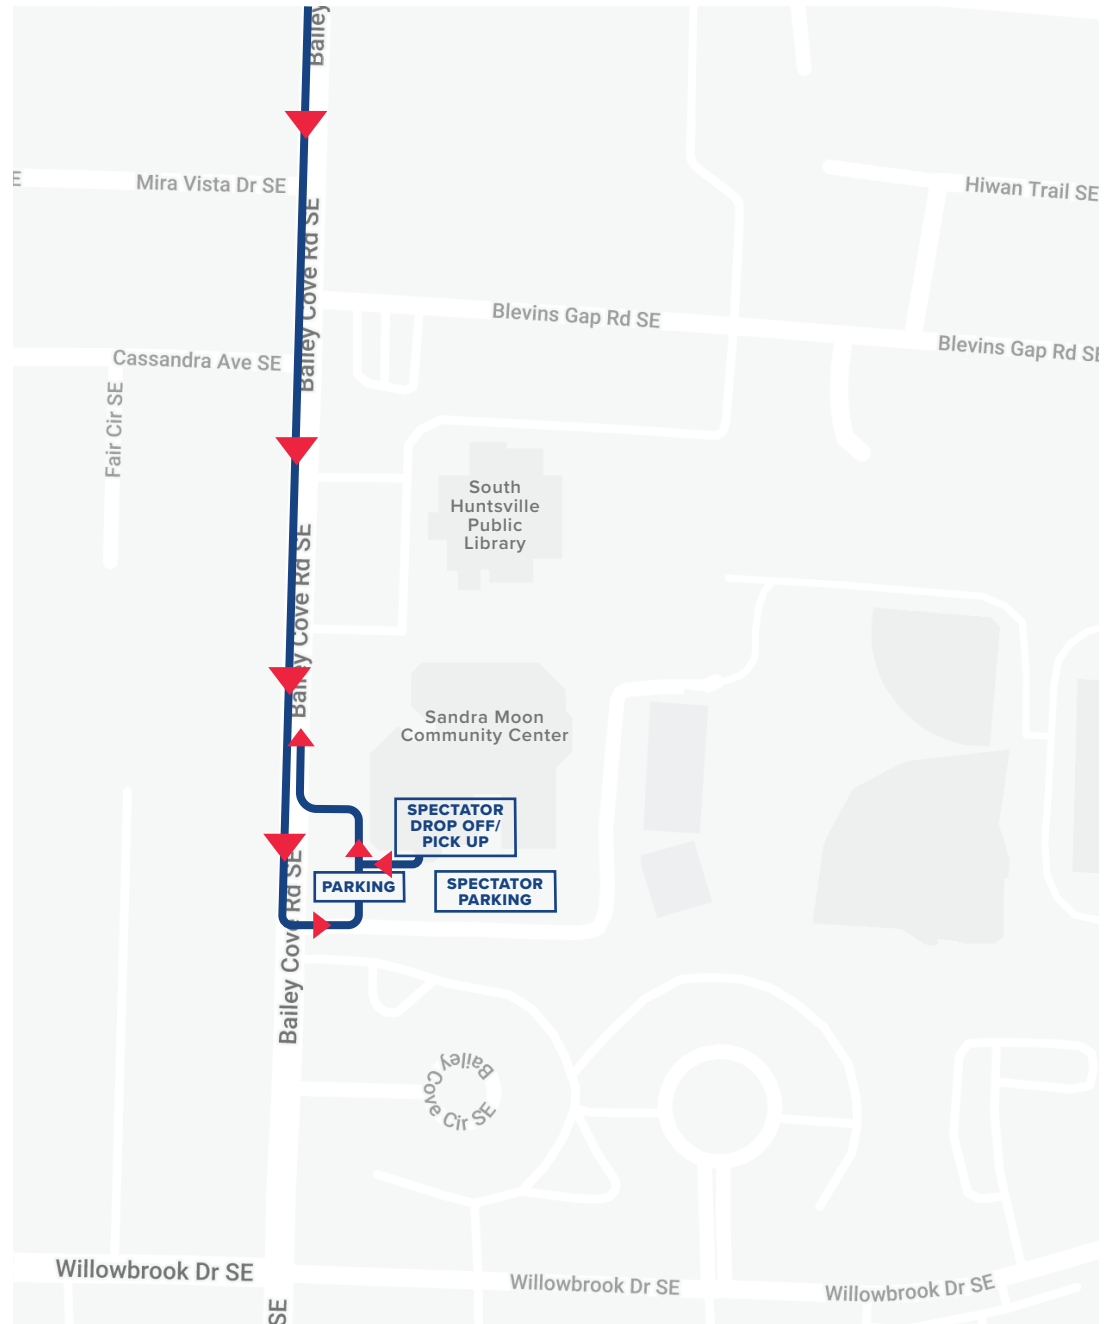

**PARKING FOR:**

**SPECTATORS**

**SANDRA MOON COMMUNITY COMPLEX**  
**7901 Bailey Cove Road SE**  
**Huntsville, AL 35802**